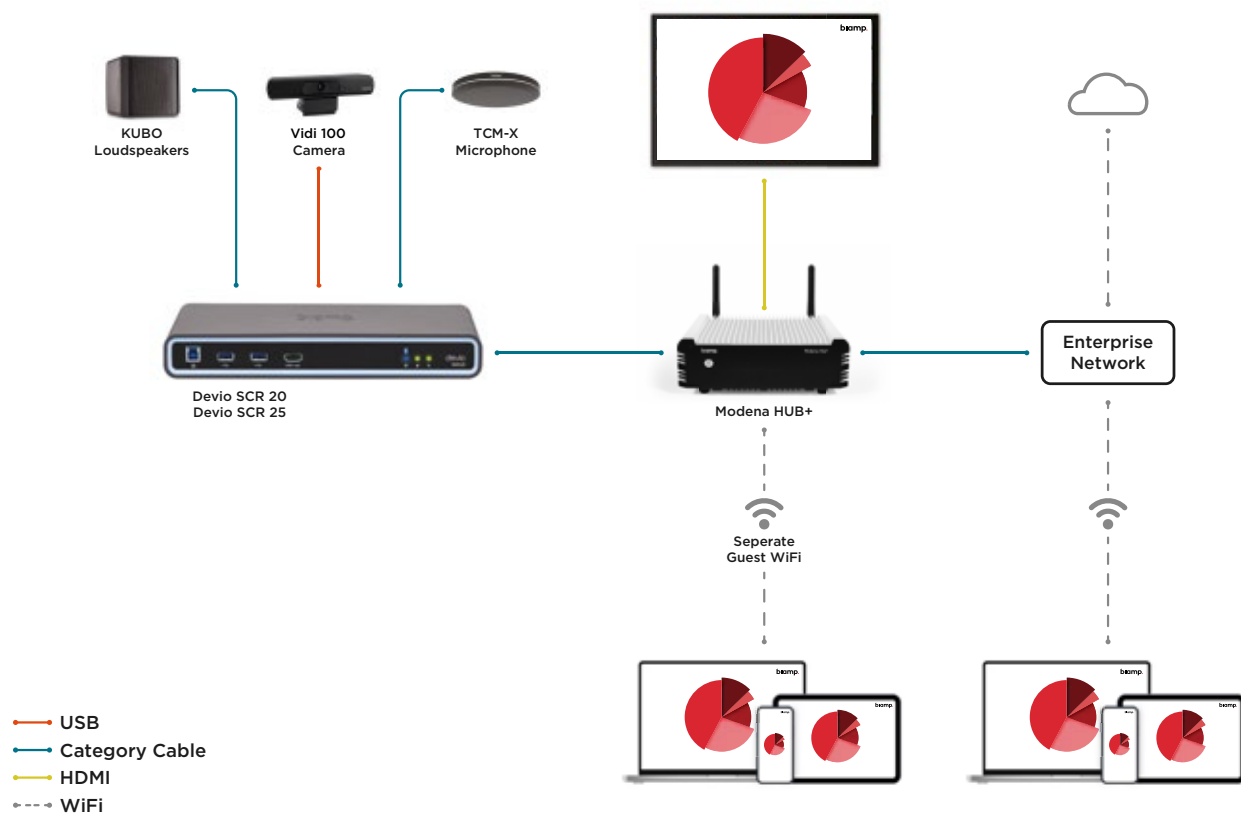

Small Room BYOD Solutions