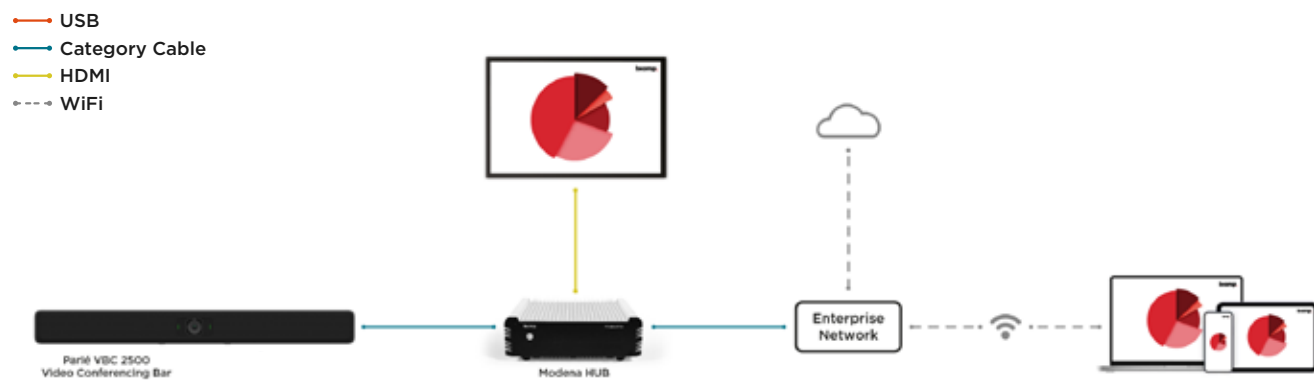

BIAMP SYSTEM DESIGN GUIDE

You can expand the Modena platform with a wide range of Biamp products, providing you with a ton of different AV solutions for every possible application. Deliver high value to your online meetings and collaboration with a complete Biamp System.

Huddle Room BYOD Solutions