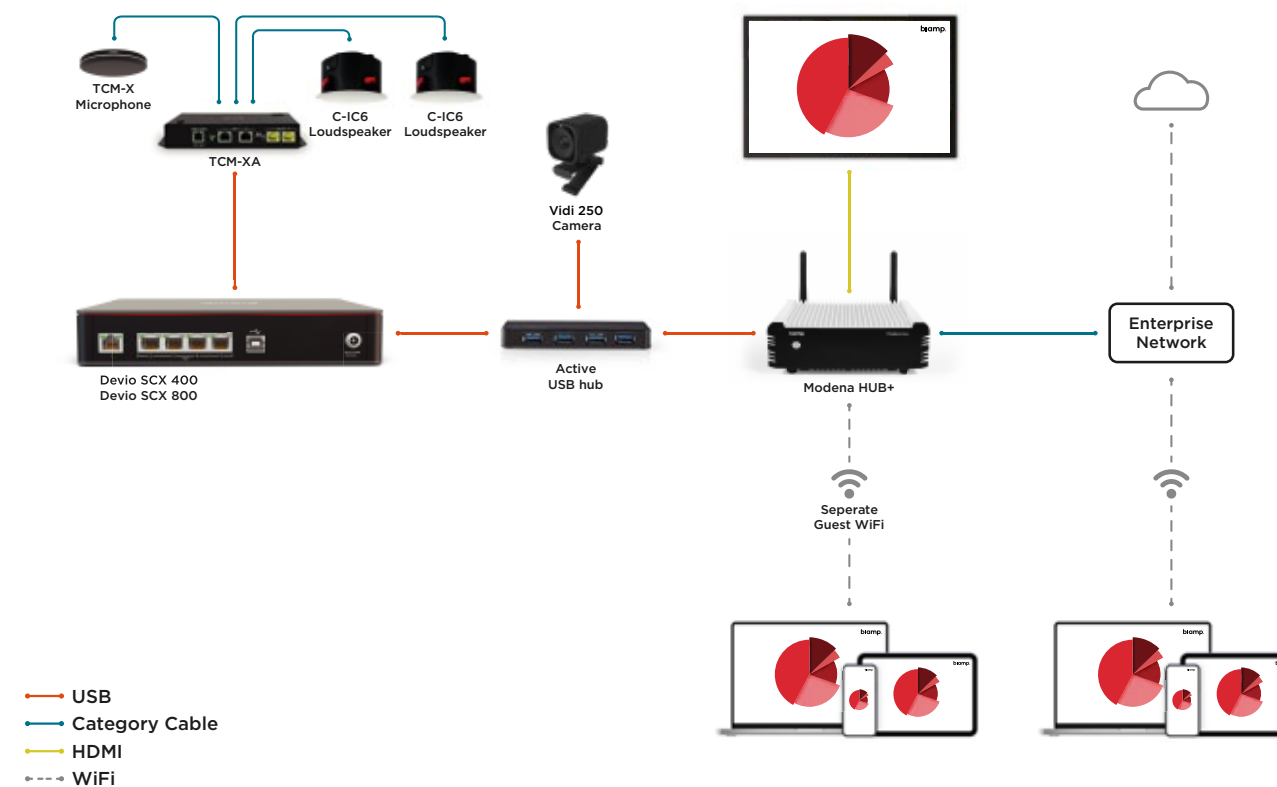

Medium / Large Room Solutions