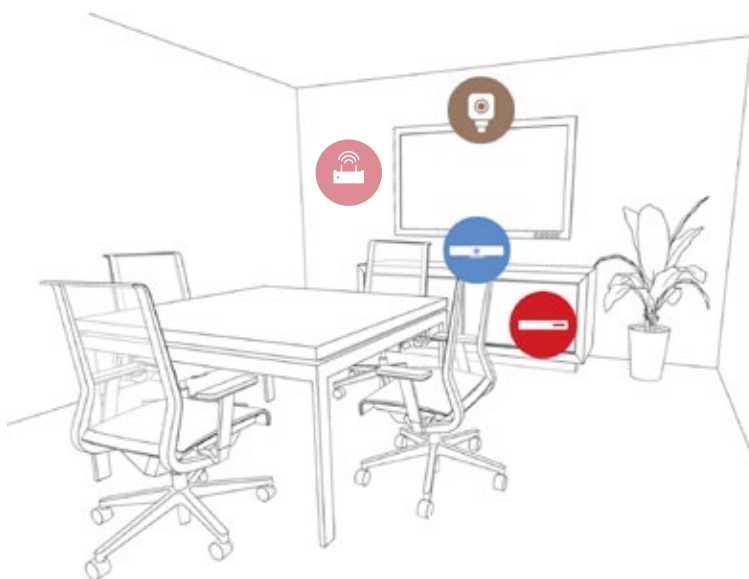

HOSPITALITY & LEISURE APPLICATIONS

Hub: Modena Hub can be used in the hotel **meeting center**, **auditorium**, and **conference room**.

Hub+: Modena Hub+ can be used in various size **meeting rooms** allowing guests to share and present.