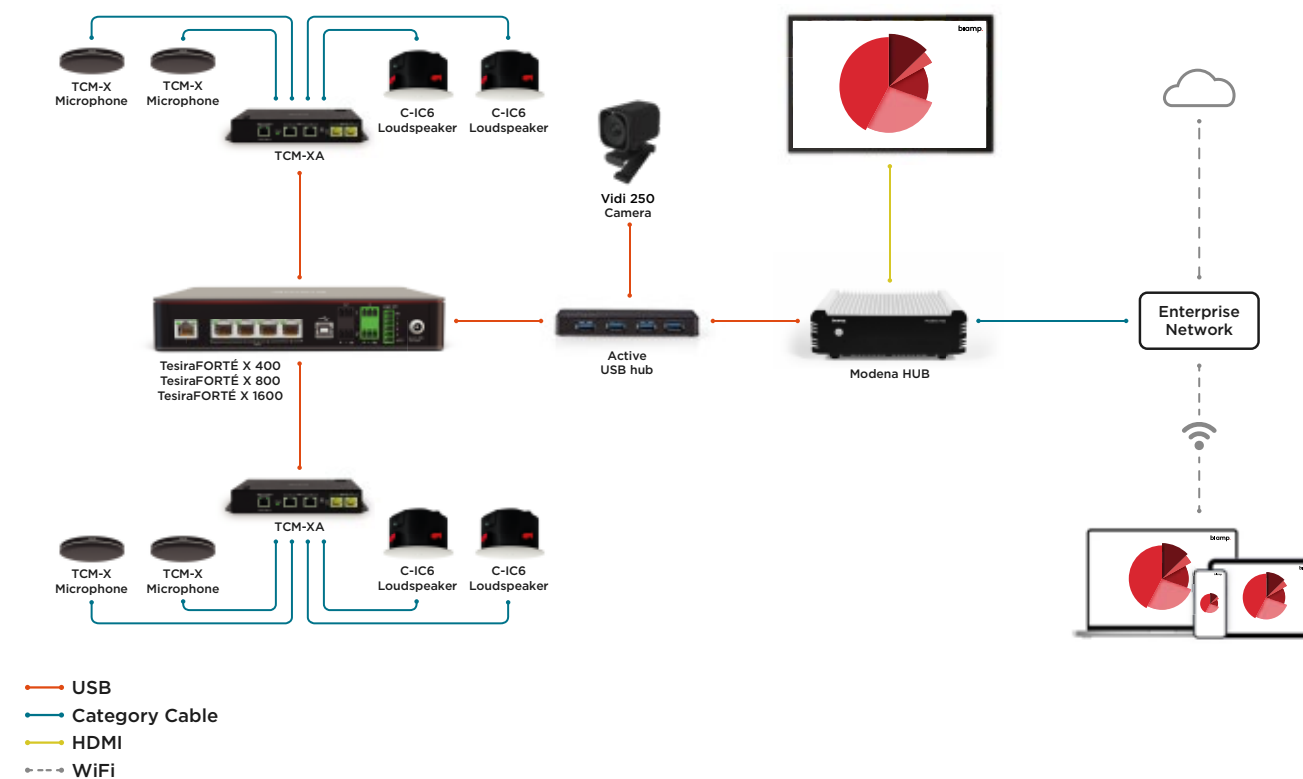

Larger system deployments