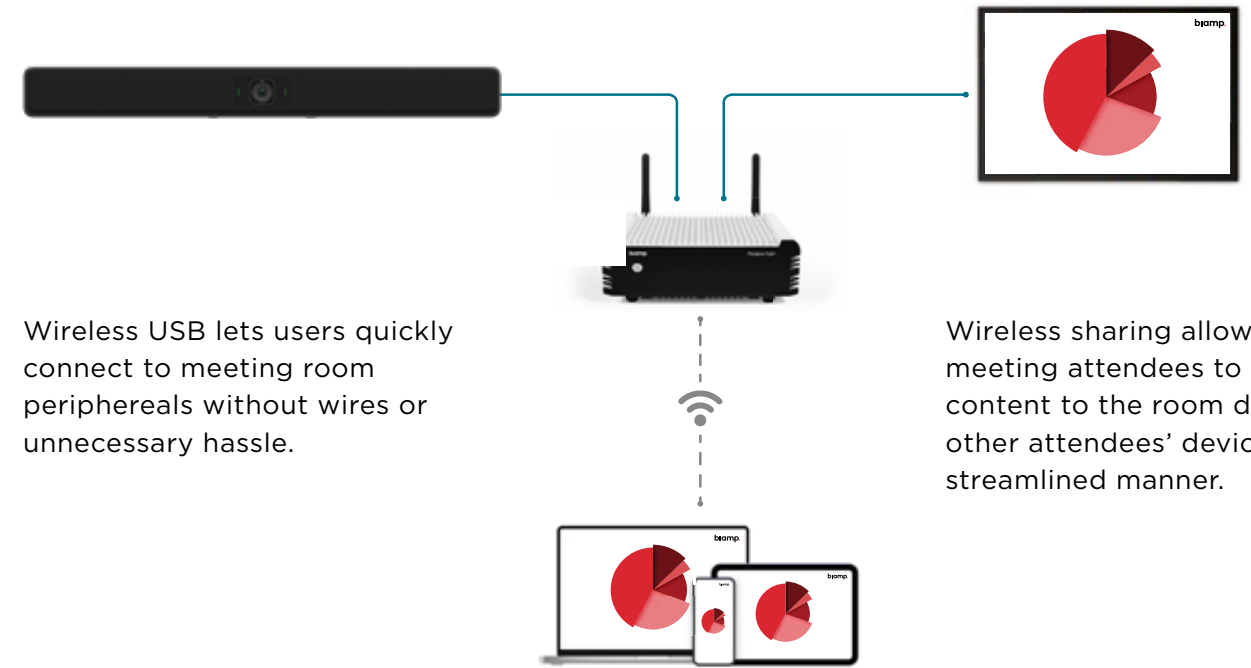

Wireless USB

Modena Hub and Hub+ Wireless USB connects your UC software with the rooms AV-equipment, enabling attendees to wirelessly participate in remote conferencing.

Share content wirelessly

Every laptop, tablet, or mobile device can both share screens with the room display and receive content. By eliminating impediments such as HDMI cables and adaptors, day-to-day users are provided with user-friendly meeting experiences.

HUB+

With Modena Hub+ built in WiFi Access Point, users can connect to the system by connecting their device to the wireless access point. Participants can present to the display device, as well as to the device screens of any other users that are connected to the same Modena system via WiFi.

Wireless USB lets users quickly connect to meeting room peripherals without wires or unnecessary hassle.

Wireless sharing allows all meeting attendees to present content to the room display or other attendees' devices, in a streamlined manner.