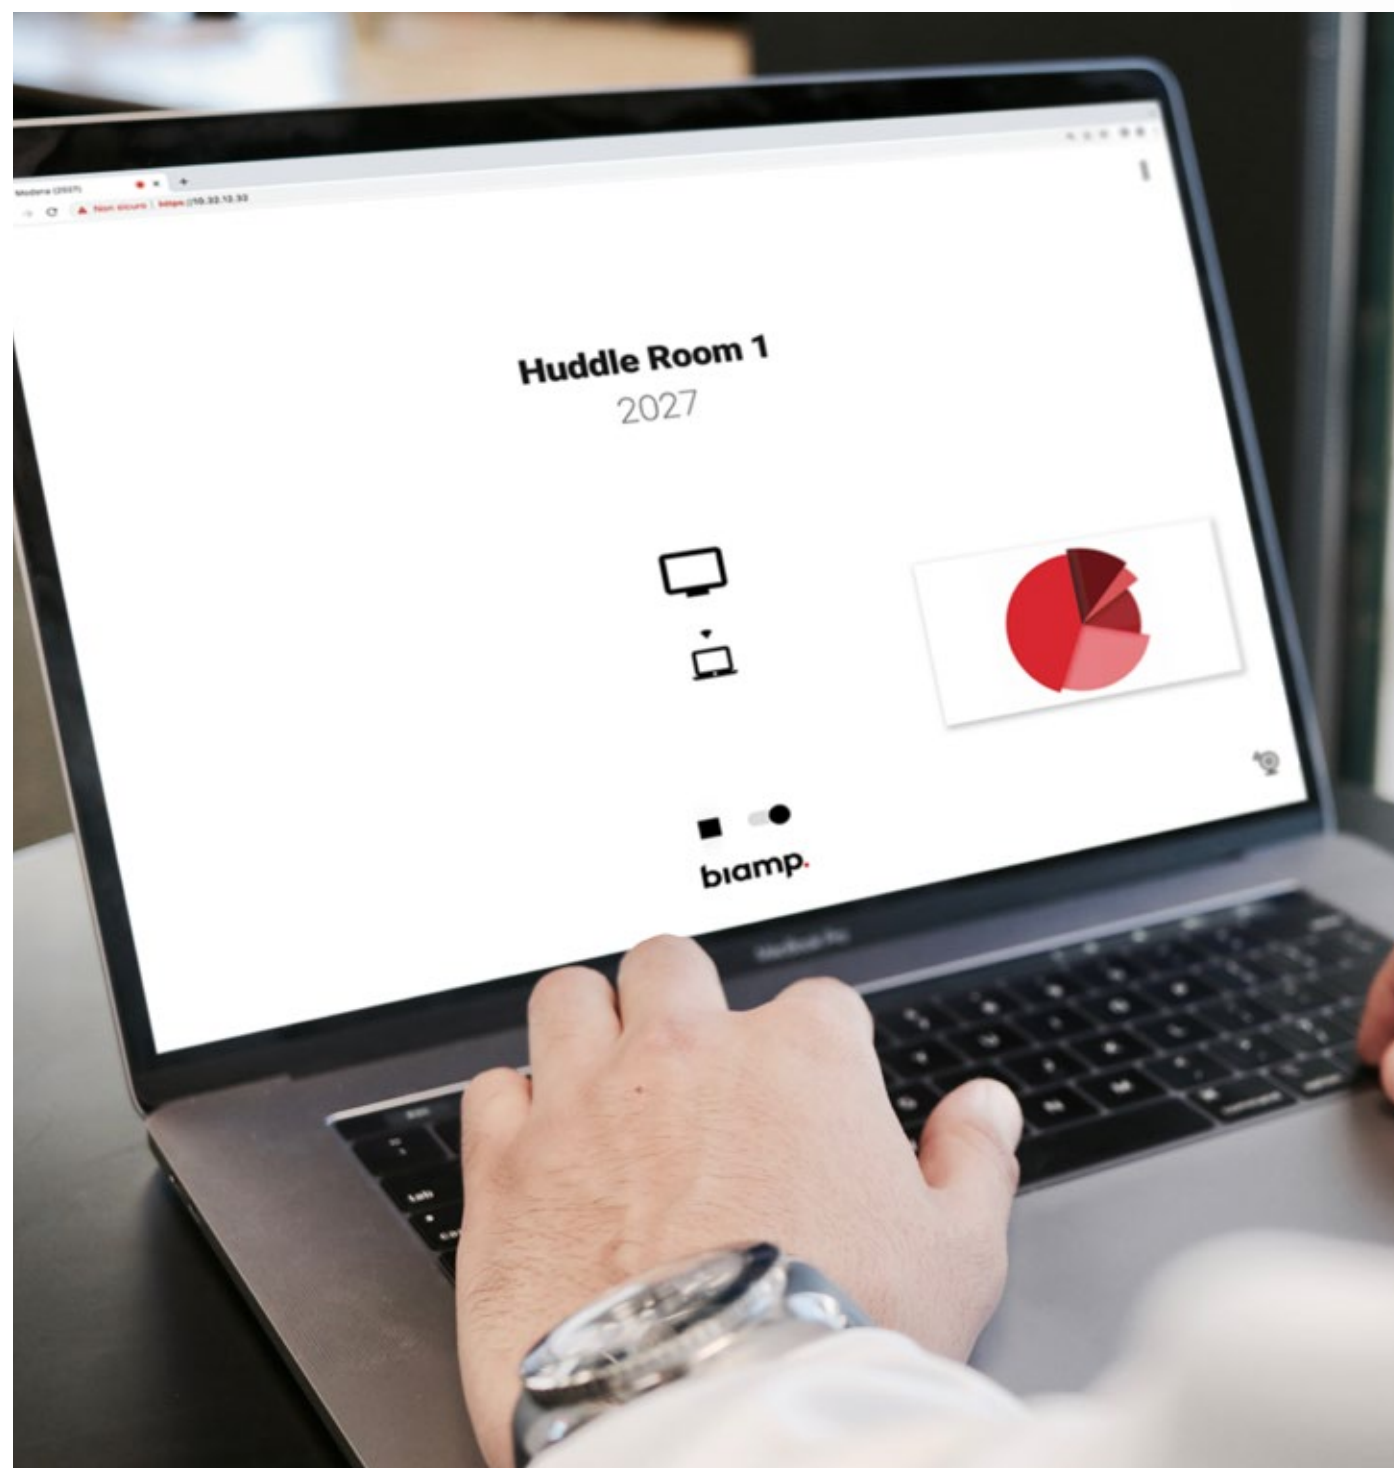

WIRELESSLY CONNECT, CONTROL, AND SHARE CONTENT

By downloading the Modena Wireless Presentation App for Windows and Mac OS, users get instant access to their unit and experience all the power and flexibility of the system in a matter of seconds. Or they can just enjoy a client-free experience directly from their browser.

OPTIONAL ADDITIONS

OPTION	DESCRIPTION
Modena App	Choose to use the Native Modena app for iOS, Android, Windows or Mac OS for an even more tightly integrated experience and additional functions.
Connect any display	A smart display that natively runs the Modena Android App can be added as a participant to a collaboration session. Alternatively connect an Android TV device or a PC with your choice of OS via HDMI to any display.
Modena Hub+	Dual network capability separates guests from corporate wireless users for added security.

GET THE MODENA APPS