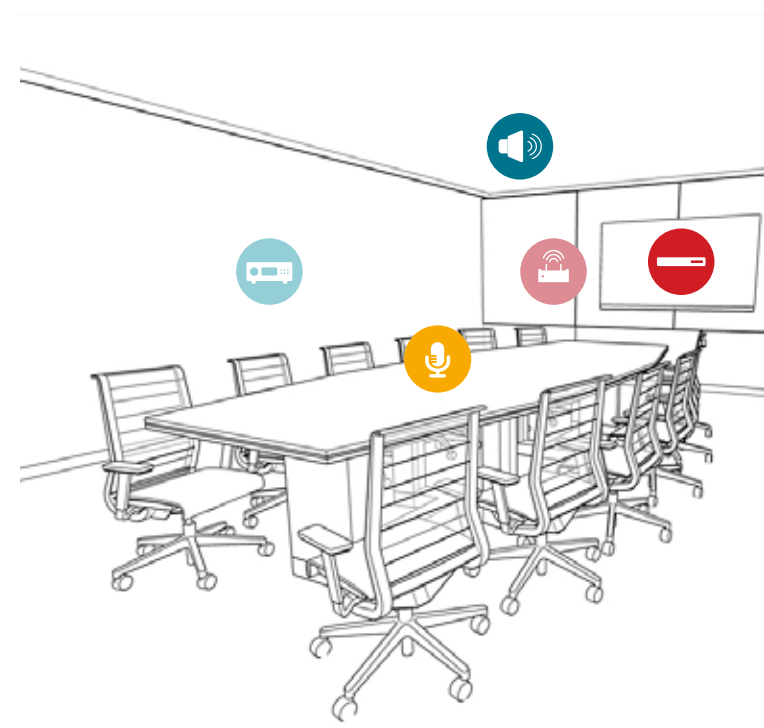

EDUCATION APPLICATIONS

Hub: Modena Hub can be used in the **auditorium**, **classroom** for presentations, break-out rooms, etc.

Hub+: Modena Hub+ could be used in the various **small, medium, and large meeting rooms** allowing staff and guest to share and present.